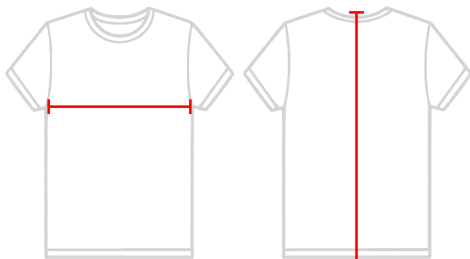

#417300 **WOMEN'S** TONAL BLEND WOMEN'S 1/4 ZIP

- 100% Sublimated polyester moisture management/antimicrobial fabric. Self-fabric with 7" locking zipper
- Badger sport paneled shoulder for maximum movement
- Thumb hole in sleeves
- Badger heat seal logo on left sleeve

COLORS

SPECIFICATIONS

Color	XS	S	M	L	XL	2XL
Piece Weight measured in pounds	0.36	0.36	0.36	0.36	0.36	0.36
Spec Body Length measured in inches	26	27	28	29	30	31
Spec Chest Width measured in inches	16 1/2	17 1/2	19	21	23	25
Case Count # of units per case	36	36	36	36	36	36

HOW TO MEASURE

These product specifications reference a product's measurements. For sizing information and guidance, please reference our sizing charts.

BODY LENGTH

Measured from the top of the shoulder to bottom of the back.

CHEST WIDTH

Measured across the chest at its fullest part while laid flat.